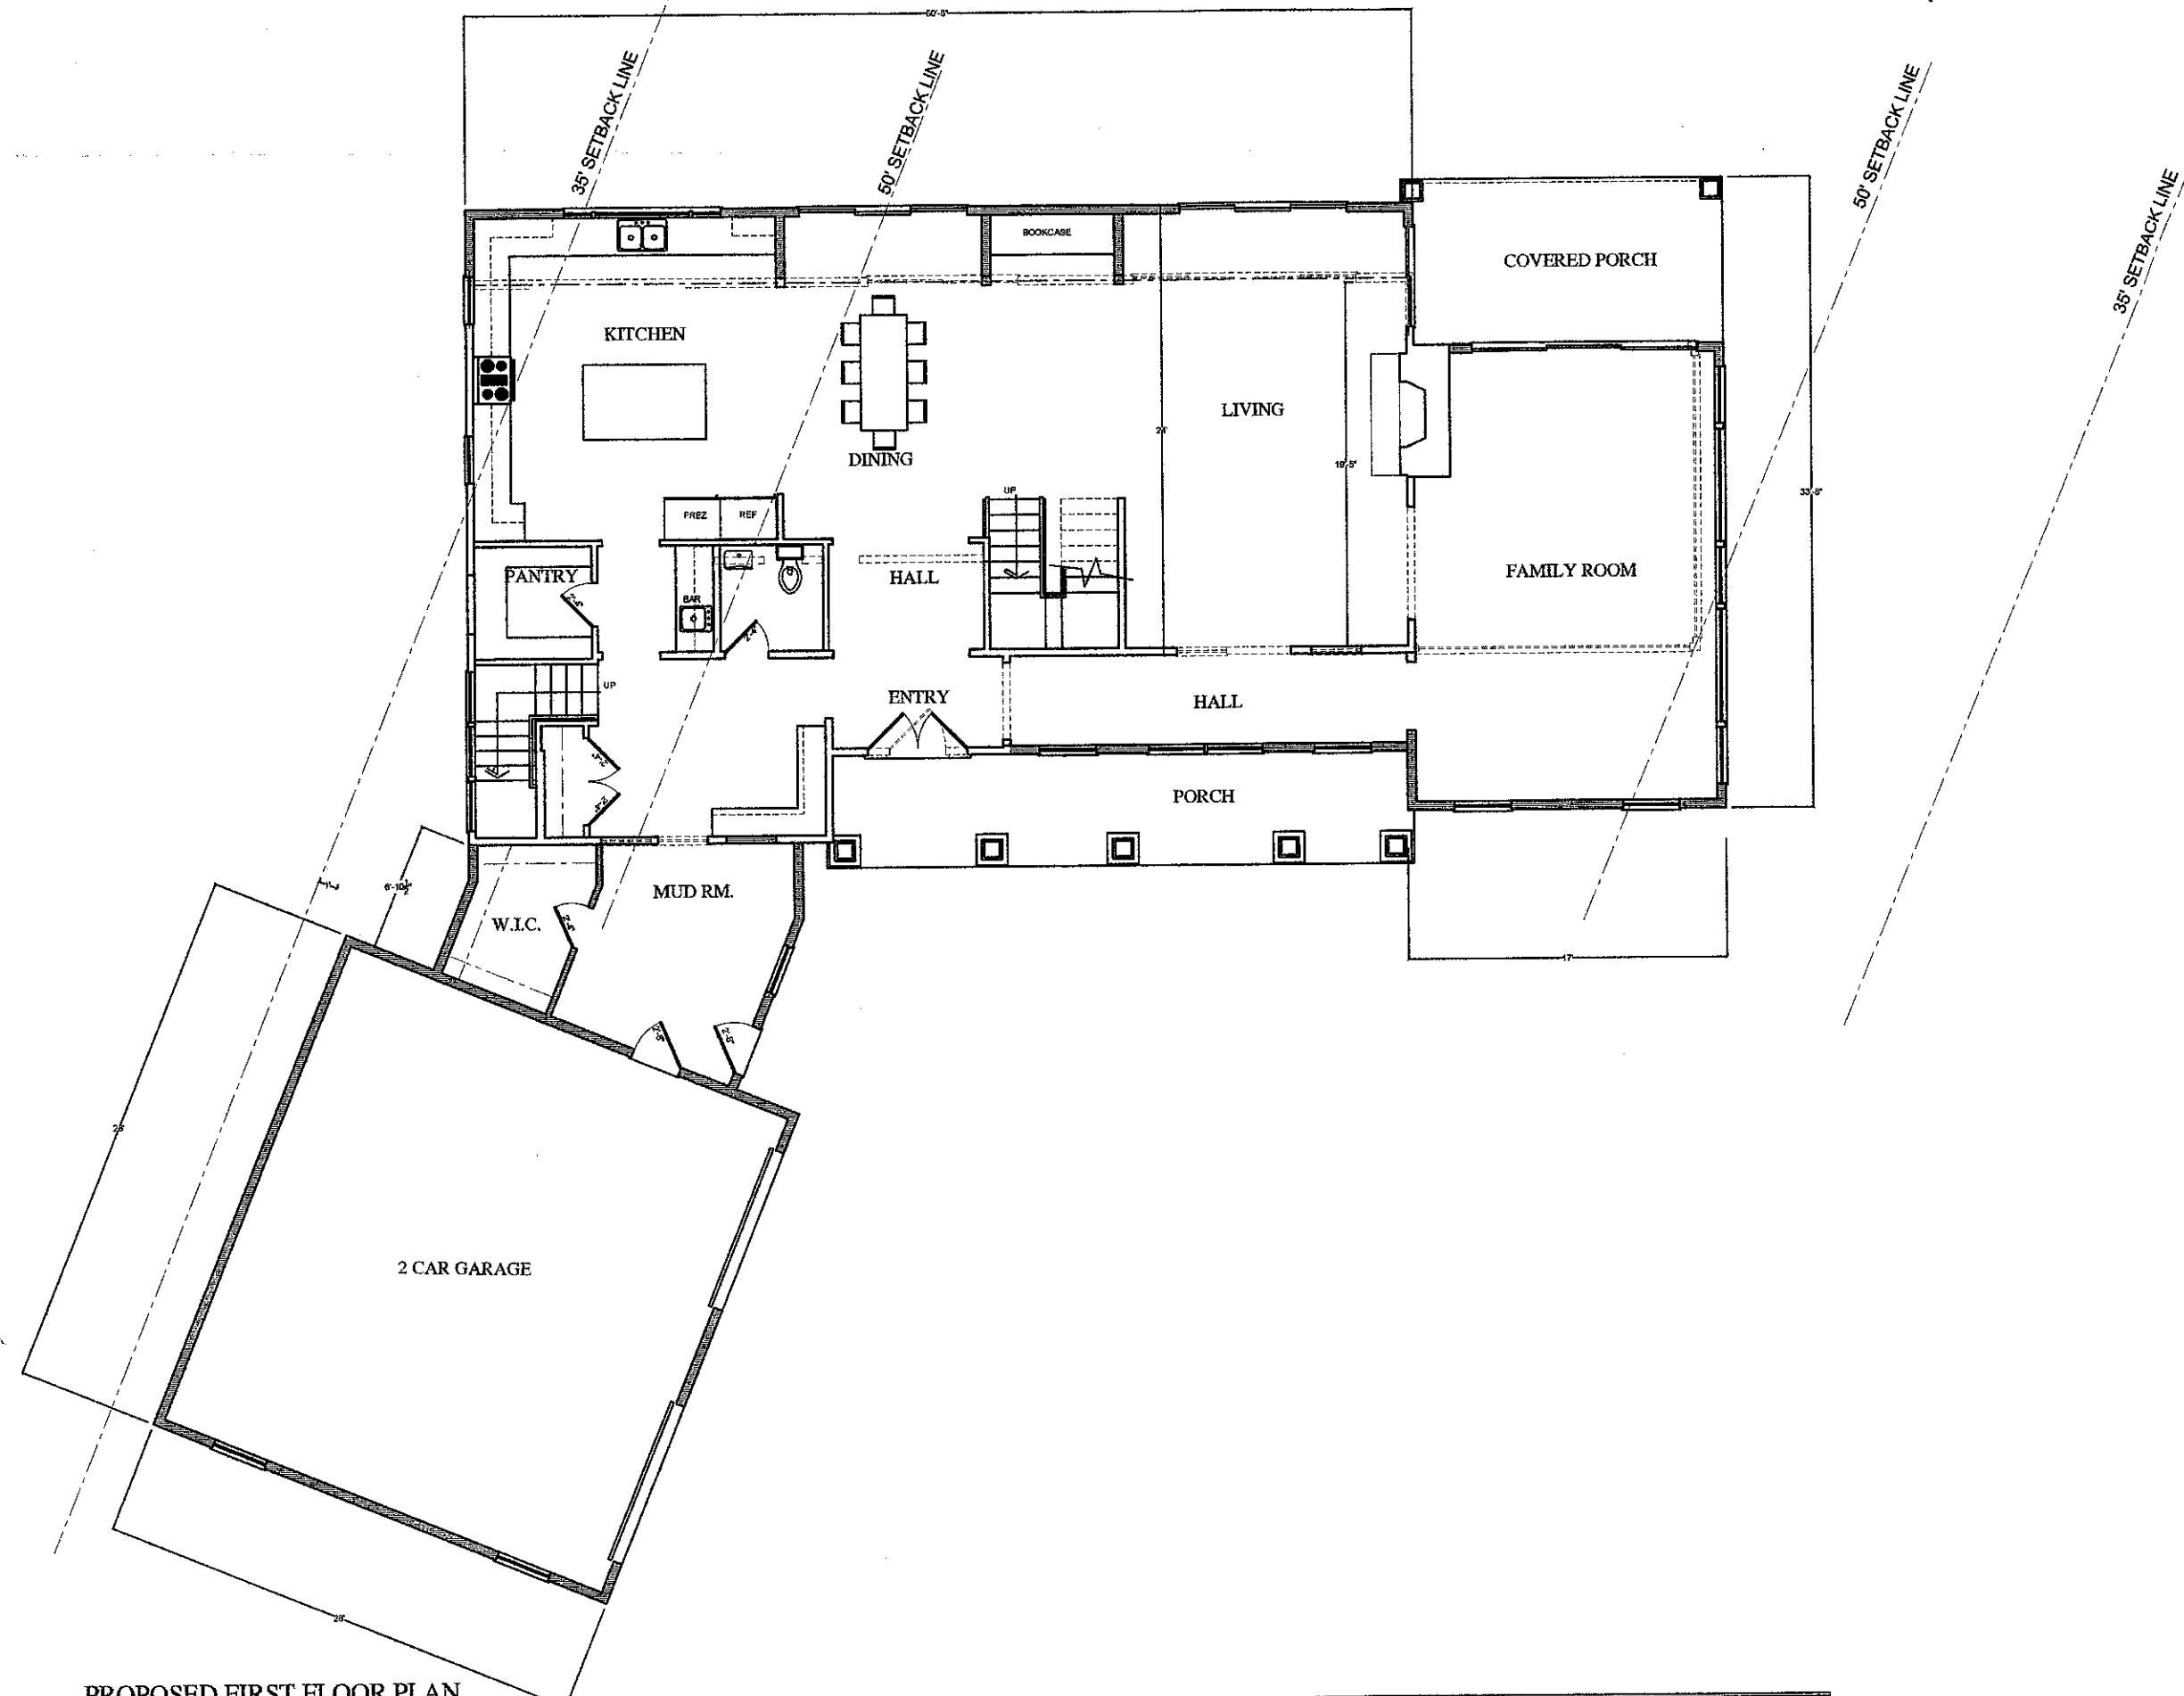

MACMILLAN ARCHITECTS
18 BOULDER HILL ROAD
RIDGEFIELD, CT 06877
203-431-3329

ISSUES AND REVISIONS:

PROJECT NO: 2511

PROJECT:
STURGES RESIDENCE
117 PEACEABLE RIDGE ROAD
RIDGEFIELD, CT

SEAL:

TITLE:
FIRST FLOOR PLAN

DRAWING NO:

A-101

PROPOSED FIRST FLOOR PLAN
SCALE 1/4" = 1'-0"