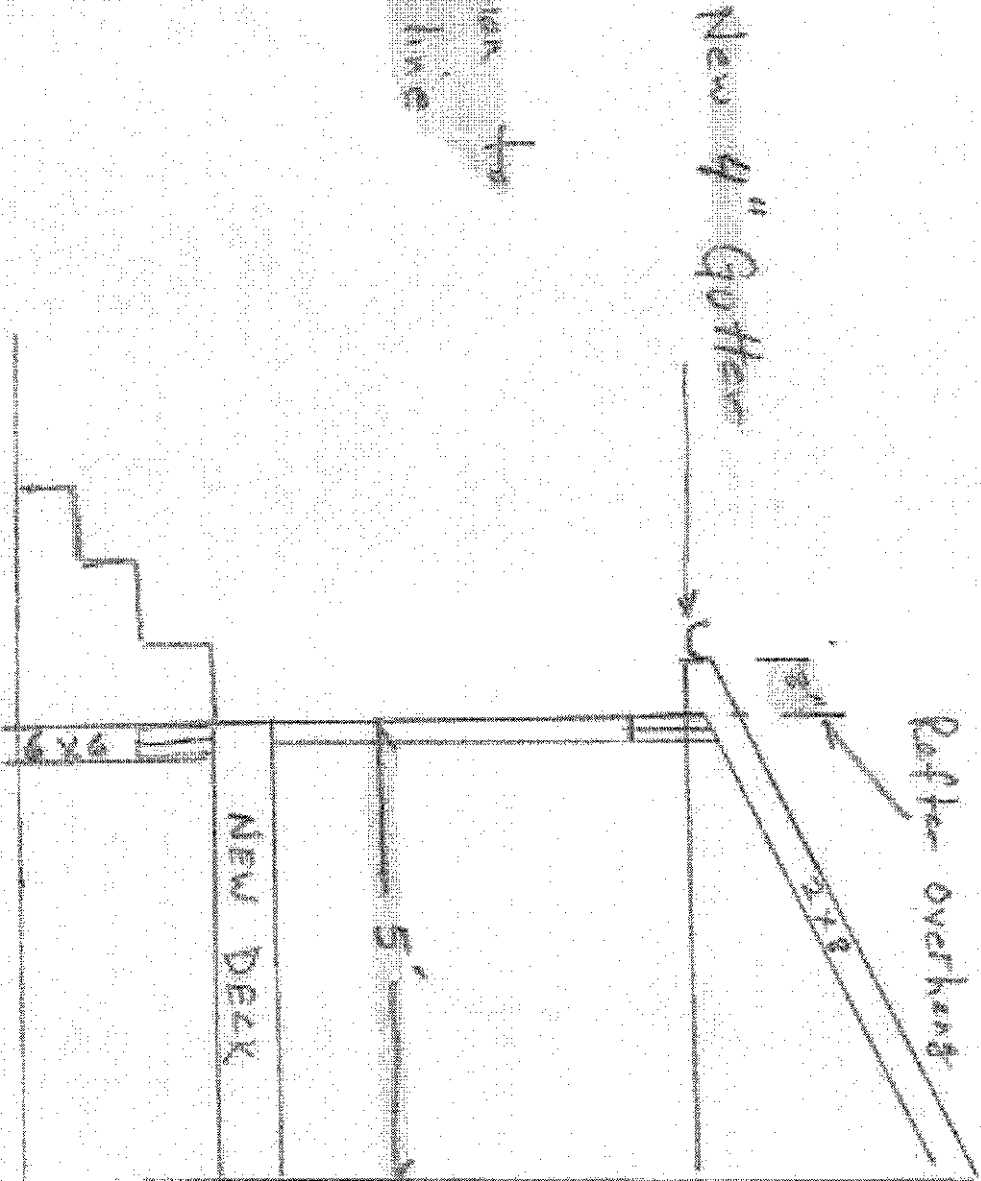

16 ClearView Terrace
Ridgefield CT

Total projection to
side property line
is 6'

16 ClearView Terrace