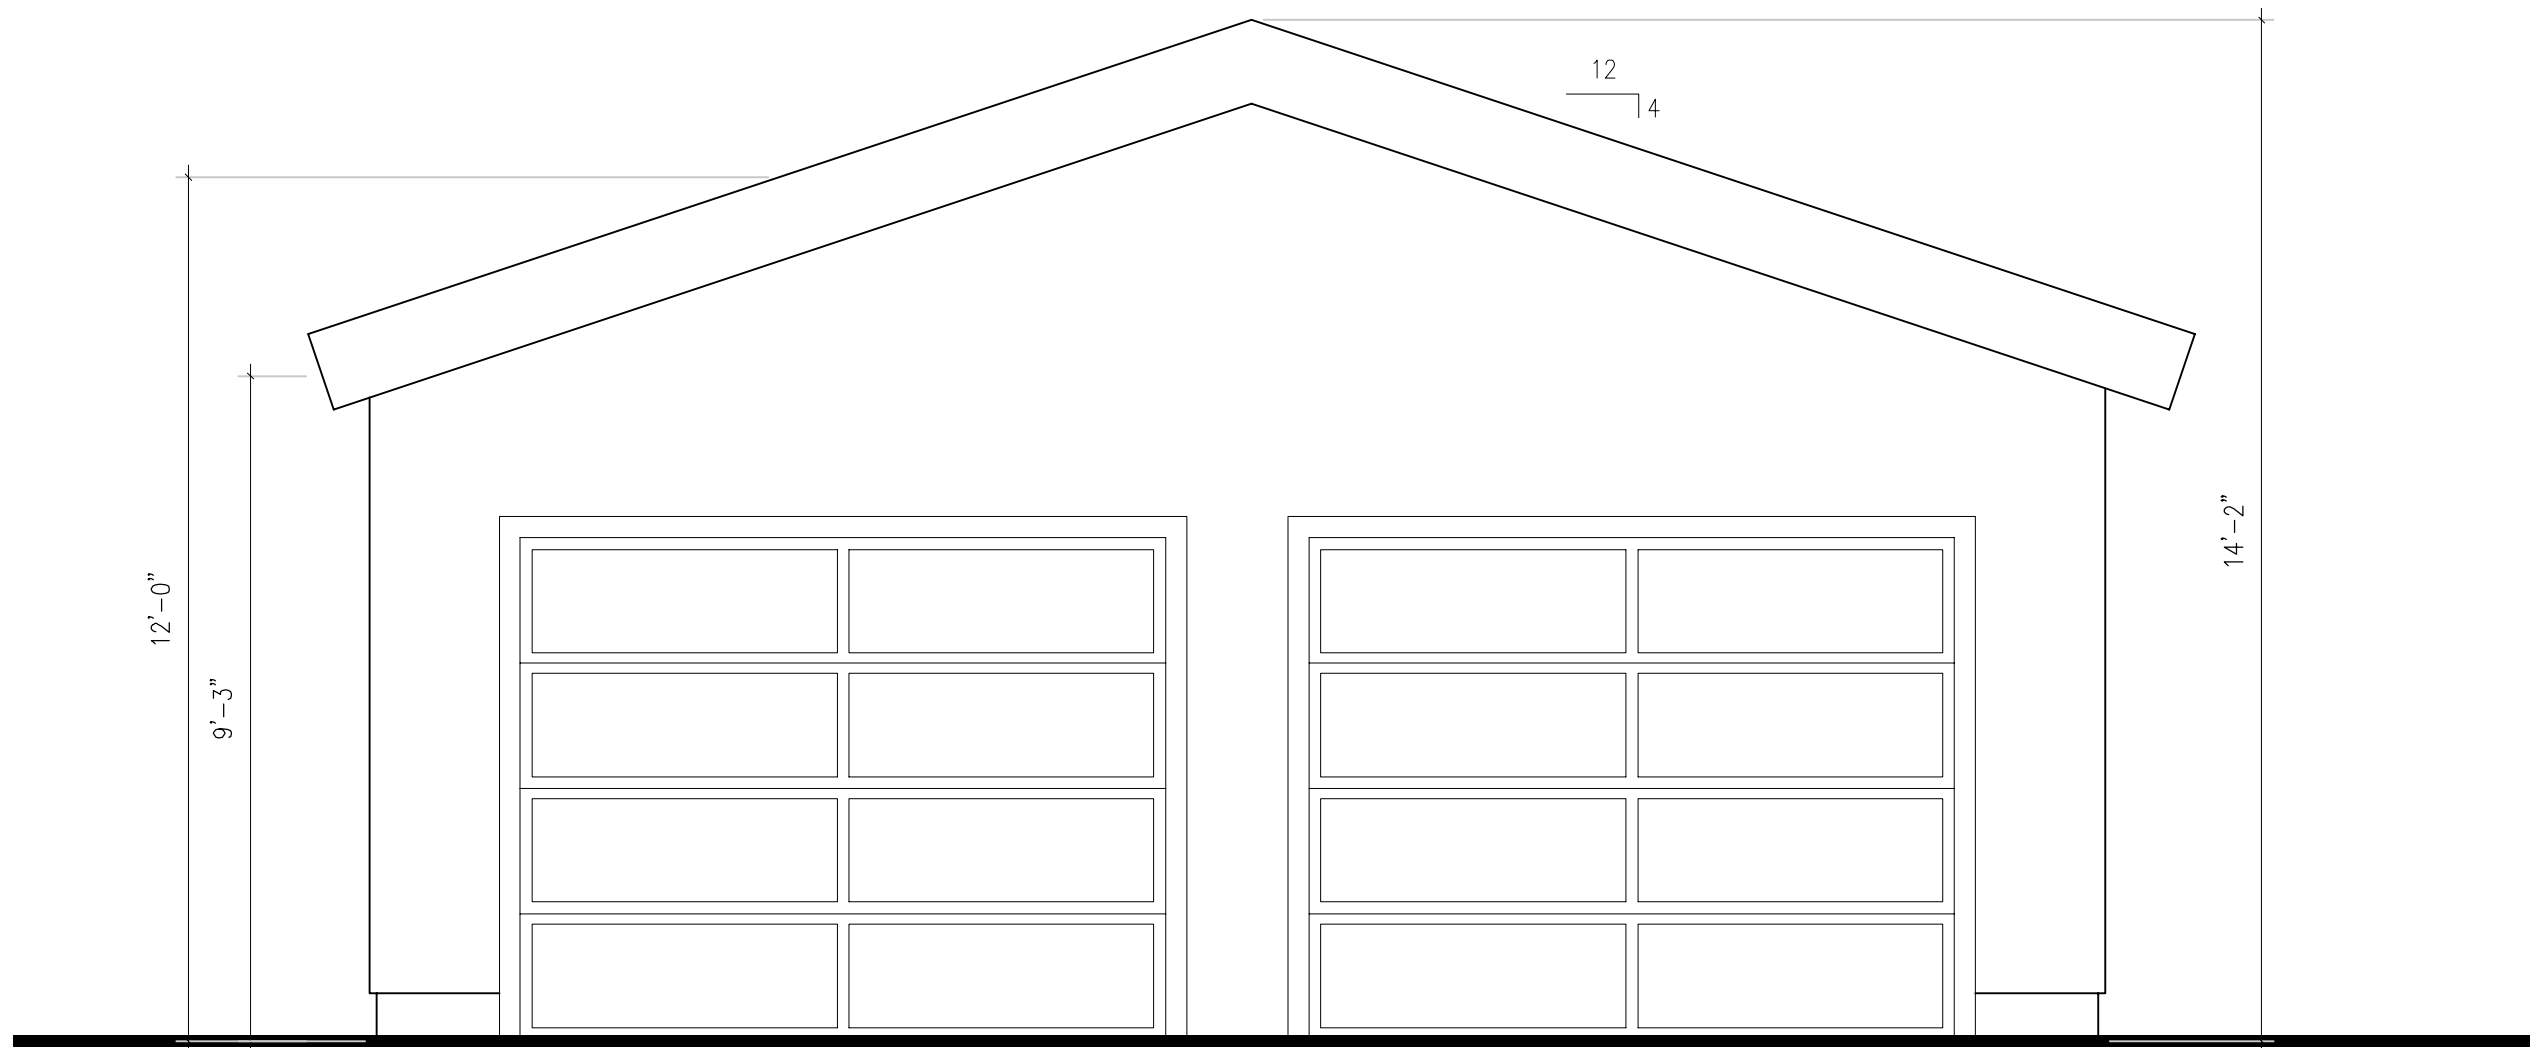

GARAGE FRONT ELEVATION W/ 5:12 PITCH

GARAGE FRONT ELEVATION W/ 4:12 PITCH