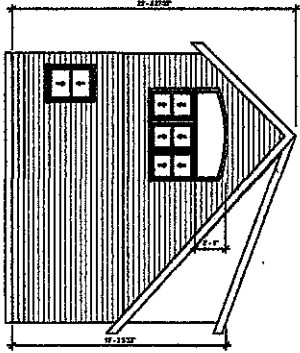

① Front Elevation

② Side Elevation

③ Rear Elevation

④ Front Elevation

257 W Mountain Rd
Garage Remodel
Proposed

Project Number: 28
Date: 08/27/2021
Drawn by: LAMB CONSULTING LLC
Scale: 1/8" = 1'-0"

A101