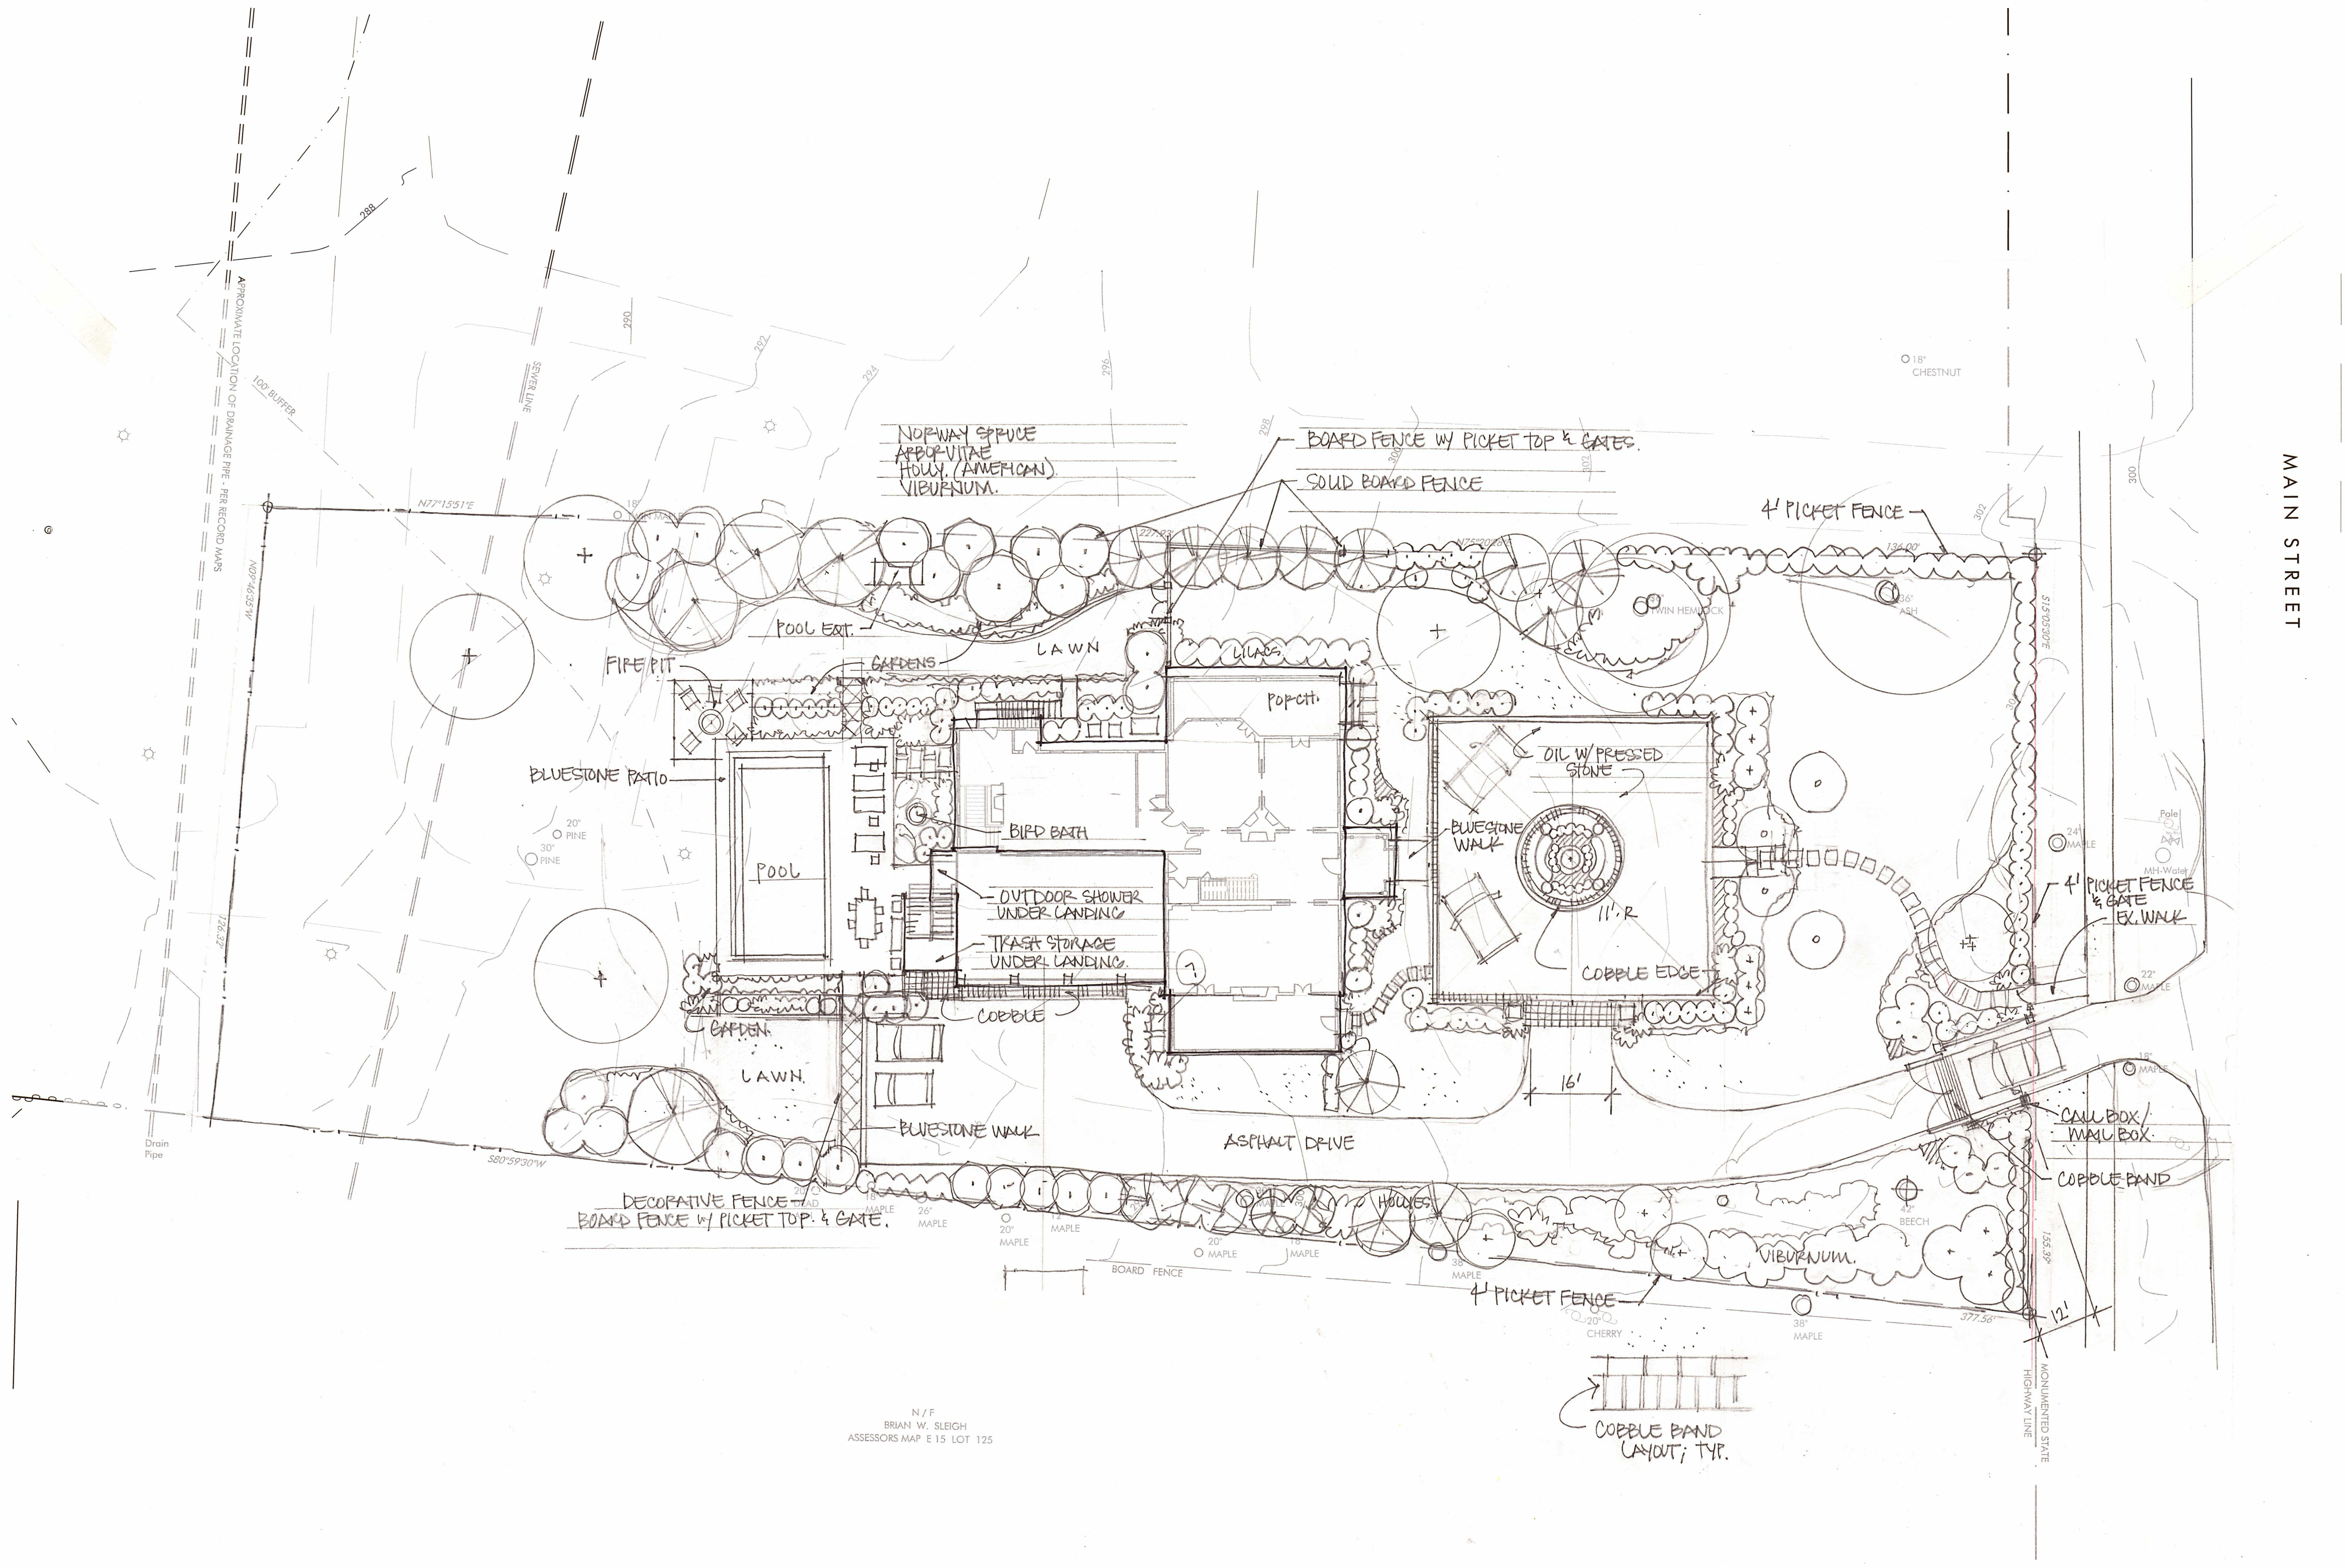

MARCH - MELENDEZ RESIDENCE
351 MAIN STREET RIDGEFIELD, CT
LANDSCAPE PLAN

PROJ. NO.:
DATE: JULY 2021
SCALE: 1" = 16'-0"
DRAWN:
CHECKED: SO
REVISIONS