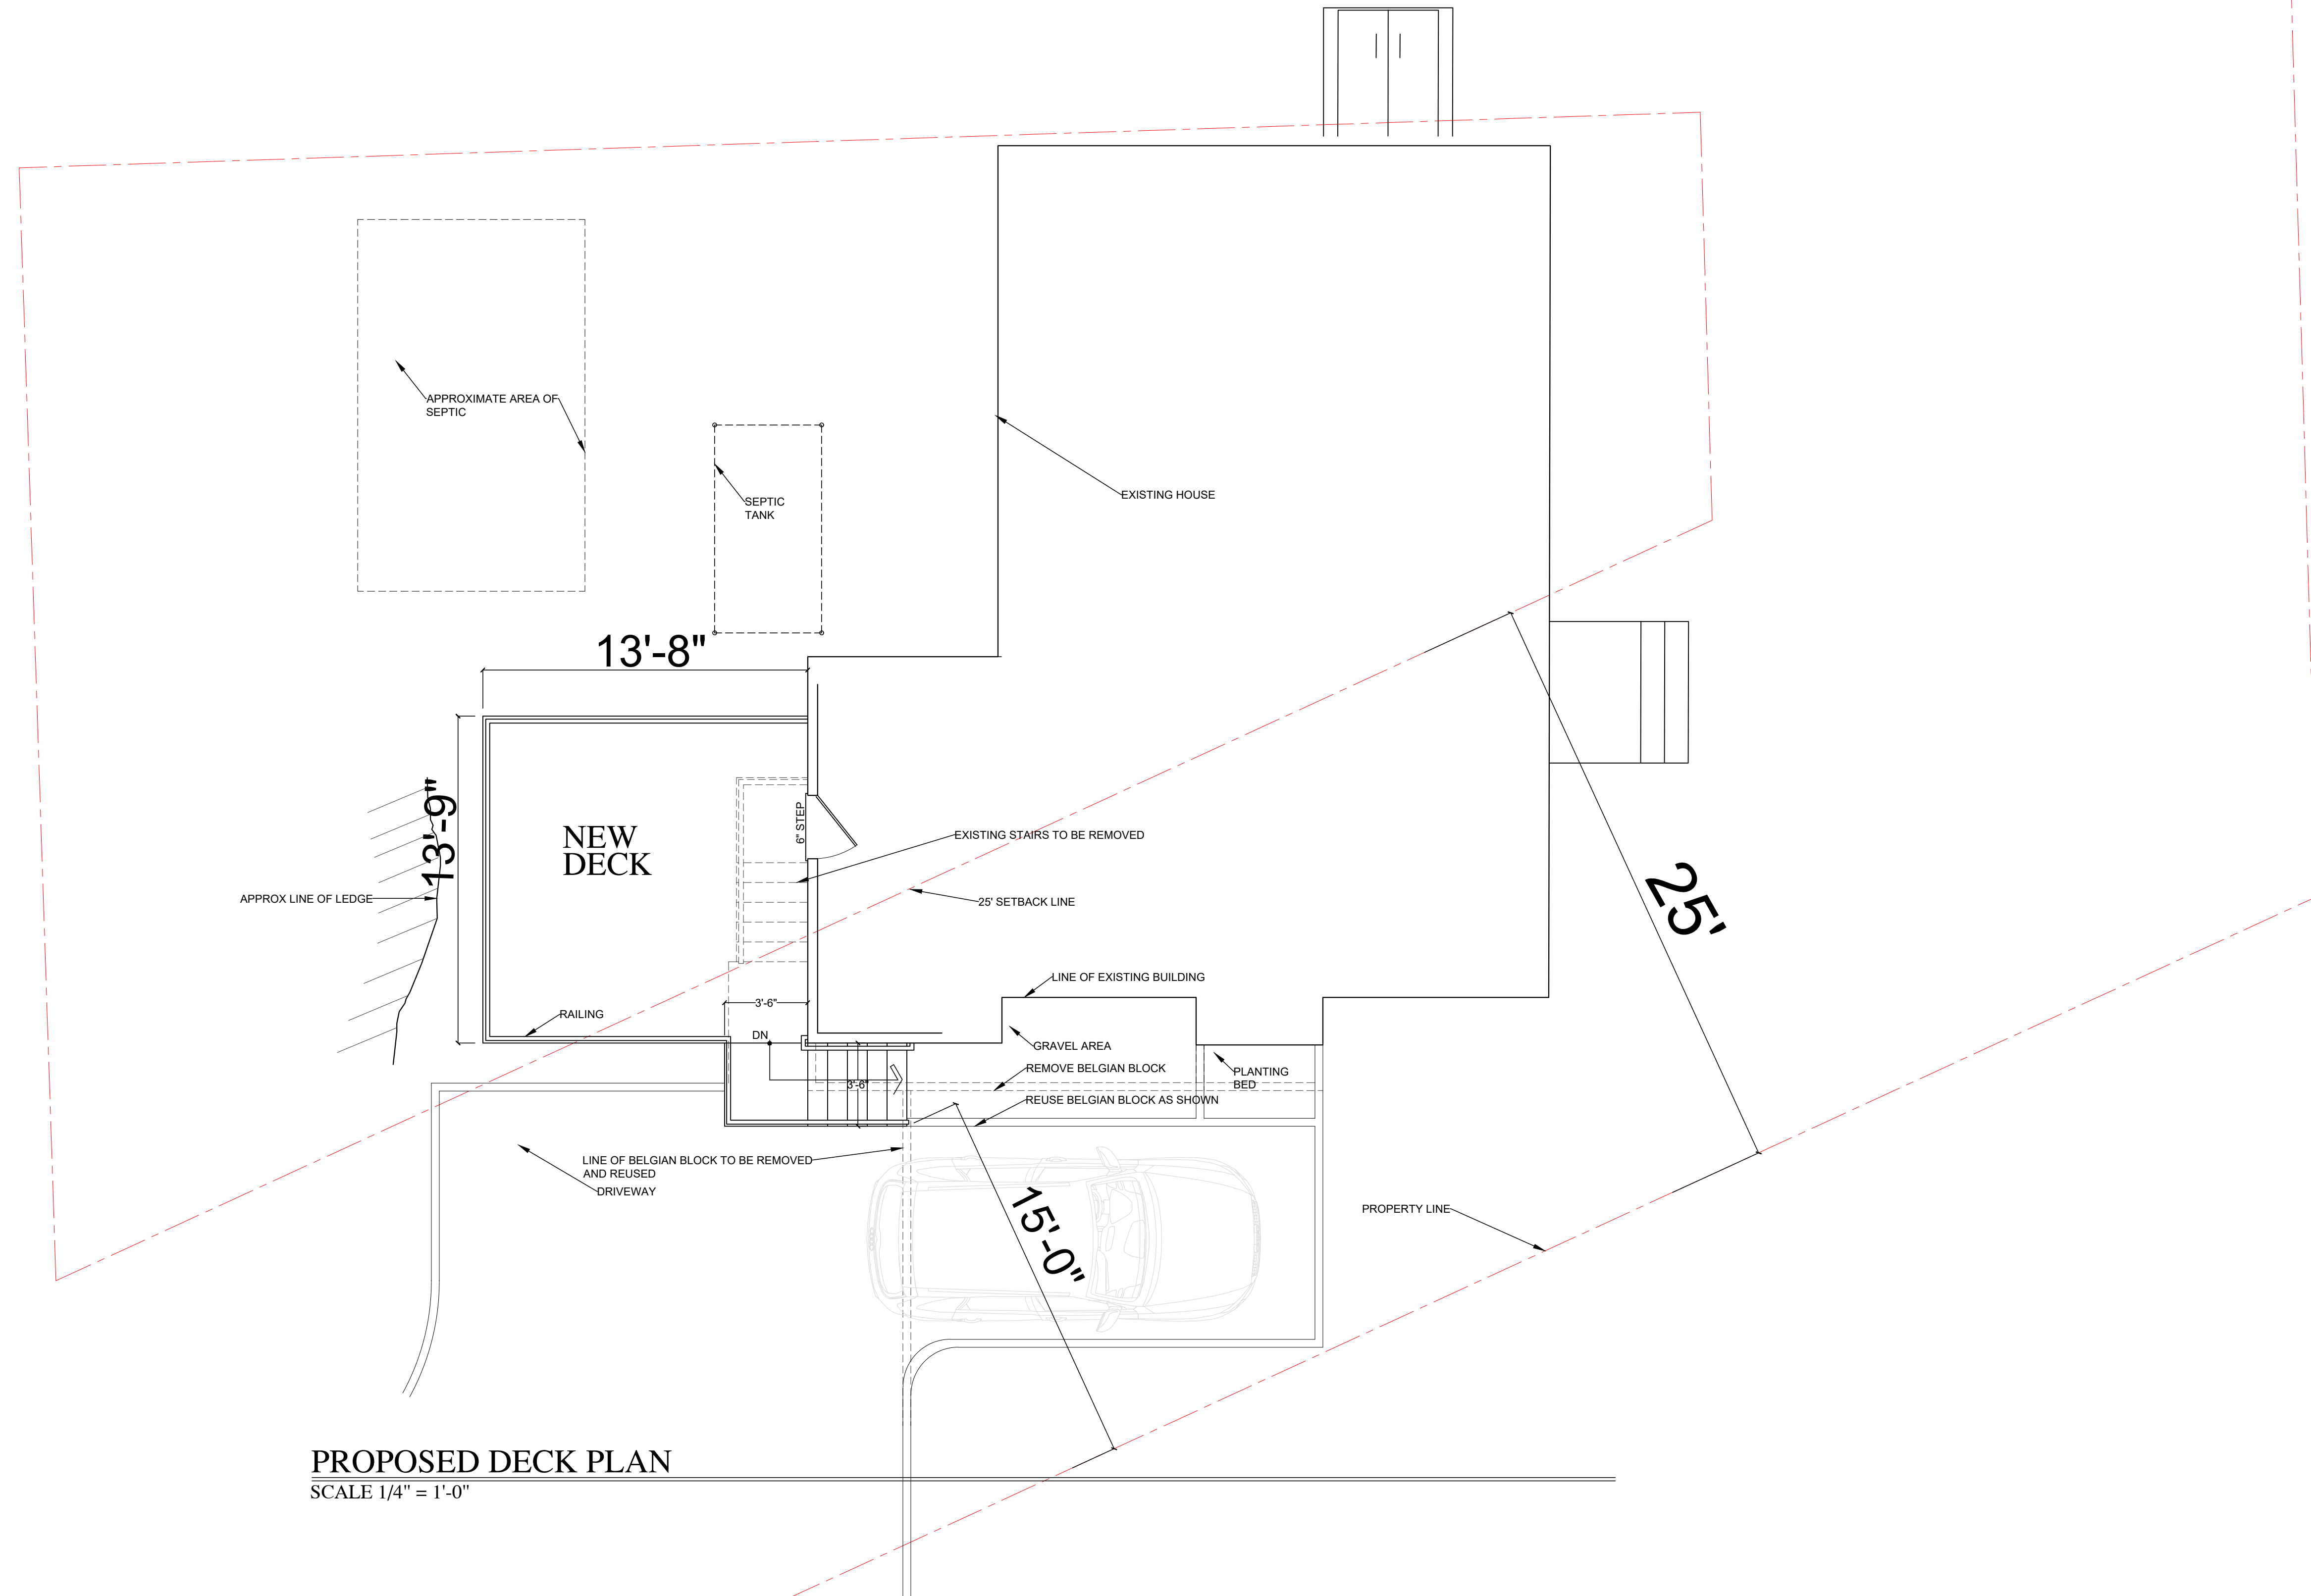

MACMILLAN ARCHITECTS
18 BOULDER HILL ROAD
RIDGEFIELD, CT 06877
203-431-3329

ISSUES AND REVISIONS:

PROJECT NO: 2130

PROJECT:
MCGUIRE RESIDENCE
19 MADELINE DRIVE
RIDGEFIELD, CT

SEAL:

TITLE:
DECK PLANS

DRAWING NO:
A-100

PROPOSED DECK PLAN
SCALE 1/4" = 1'-0"